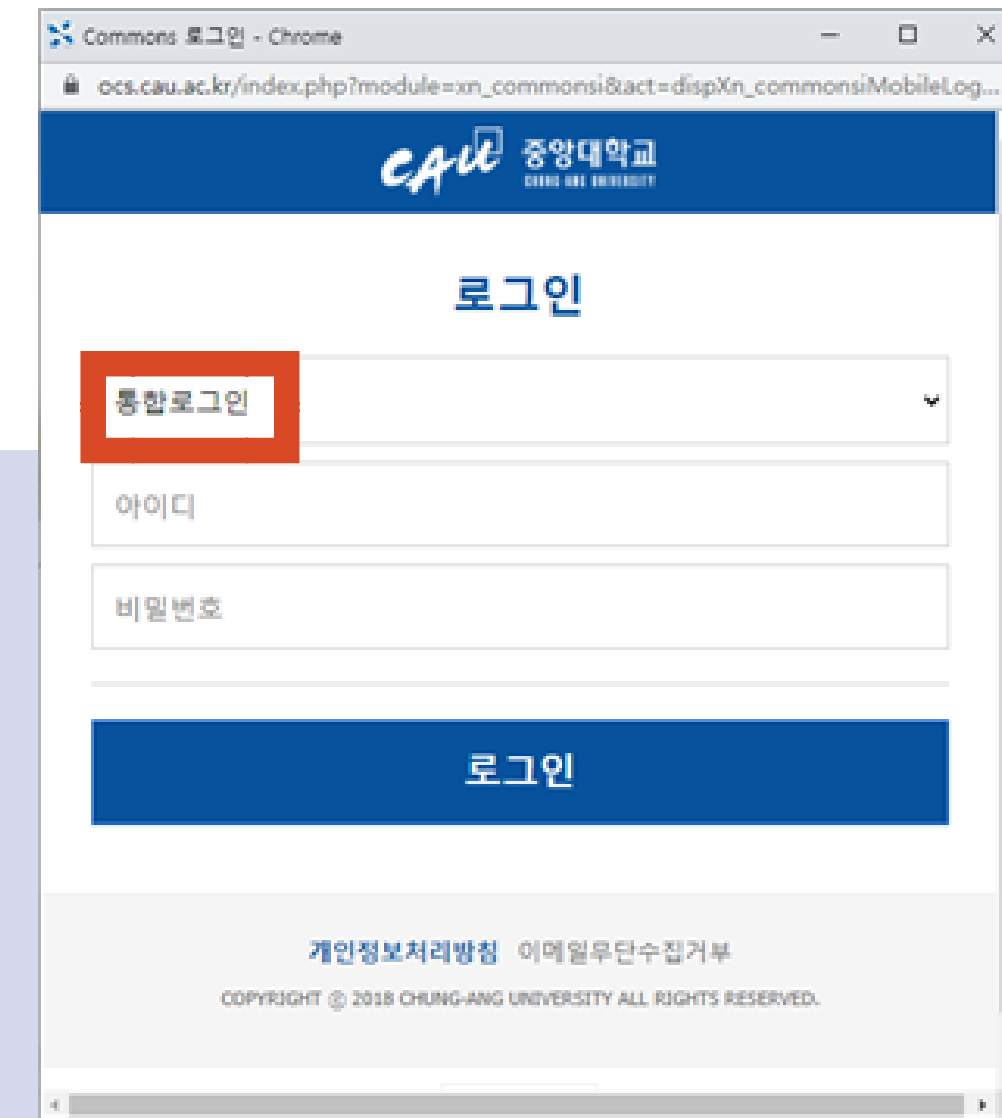

02

EverLec 설치 방법

EverLec 프로그램이 없거나 재설치 해야 하는 경우 프로그램 다운로드 방법

01 중앙대학교 ocs (ocs.cau.ac.kr) 접속 후 [로그인] 클릭

02 '통합로그인' 상태로 포탈 ID / 비밀번호 로그인